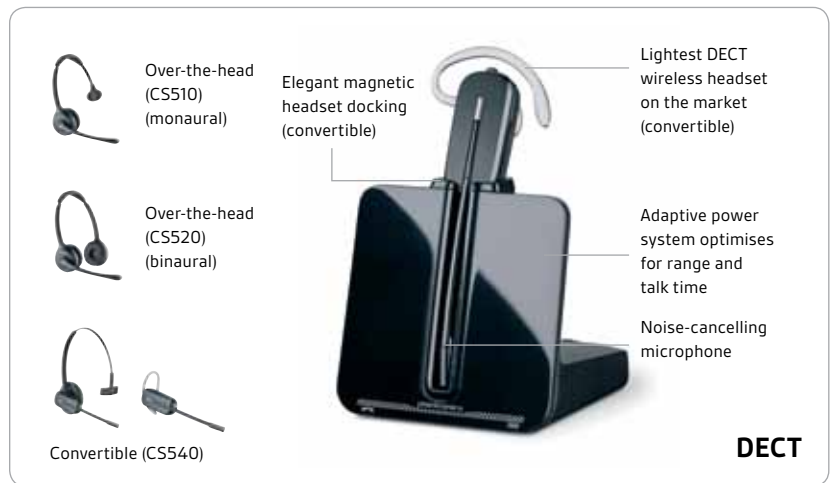

KEY FEATURES

Superior comfort and call management

- Gain mobility – multitask hands-free up to 120 metres
- Audio controls volume/mute at your fingertips
- Conference in up to three additional headsets for enhanced collaboration
- Offers you a choice of three comfort-tested wearing options* to match your personal style
- Use with Electronic Hookswitch Cable or Handset Lifter to remotely answer/end calls (sold separately)

Outstanding audio quality

- DECT technology provides better audio; eliminates interference from Wi-Fi networks
- Advanced wideband audio using CAT-iq technology for high definition voice quality
- Noise-cancelling microphone reduces background noise interruptions, ensuring great audio quality and easing listener fatigue
- Enhanced Digital Signal Processing (DSP) provides more natural sounding voice

Recommended accessories

- HL10 Handset Lifter adds remote call answer/end convenience
- Electronic Hookswitch Cable electronically adds remote answer/end convenience, eliminating the need for a Handset Lifter

*Neckband sold separately

BACKED BY PLANTRONICS GLOBAL SERVICE AND SUPPORT

For more information about the CS500 or other Plantronics products, please visit our web site at: plantronics.com

ADDITIONAL INFORMATION

Connects to:	Desk phone
Ideal for:	Office and desk-centric workers across the enterprise looking for a simple-to-set-up, simple-to-use wireless offering for managing desk phone calls
Talk time/standby:	CS540: Up to 7 hours CS510, CS520: Up to 9 hours
Headset weight:	Con – 22g; OTH Mon – 72g; OTH Bin – 94g
Wireless frequency:	DECT, range up to 120 metres
Audio performance:	Narrowband or wideband: up to 6,800 Hz
Hearing protection:	SoundGuard®: protects against sound levels above 118dBA (CS540) Soundguard® DIGITAL™: protects against sudden high sound levels and prevents average noise level from exceeding 85dBA (CS510, CS520)
Limited warranty:	2 year

WEARING STYLE	MODEL NUMBER	PART NUMBER
Monaural Over the Head	CS510A	84691-02
Binaural Over the Head	CS520A	84692-02
Convertible (Over the ear and Over the head)	CS540A	84693-02

©2011 Plantronics, Inc. All rights reserved. Plantronics, the Sound World graphic, Savi and SoundGuard are trademarks or registered trademarks of Plantronics, Inc. DECT is a trademark of ETSI. All other trademarks are the property of their respective owners. 05/11